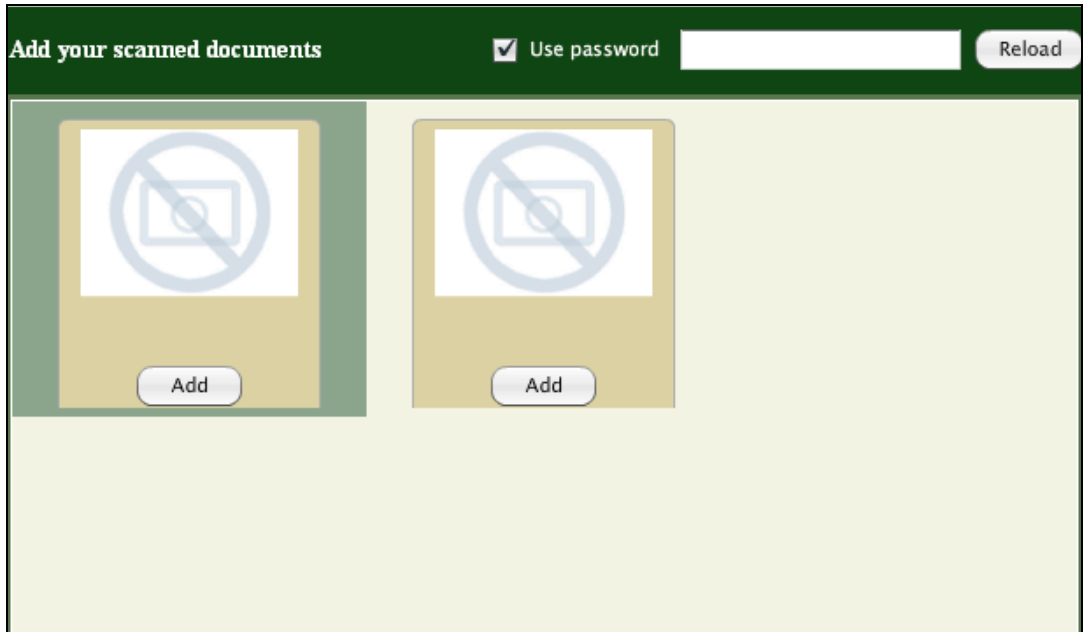

Slide 1
Text Captions: Preparing to Password protect a document

Slide 2
Text Captions: Enter your Password

Slide 3
Text Captions: Add your documnet

Slide 4
Text Captions: Select your Document item

Slide 5

Slide 6

Text Captions: The lock image confirms that the password feature is active

Slide 7