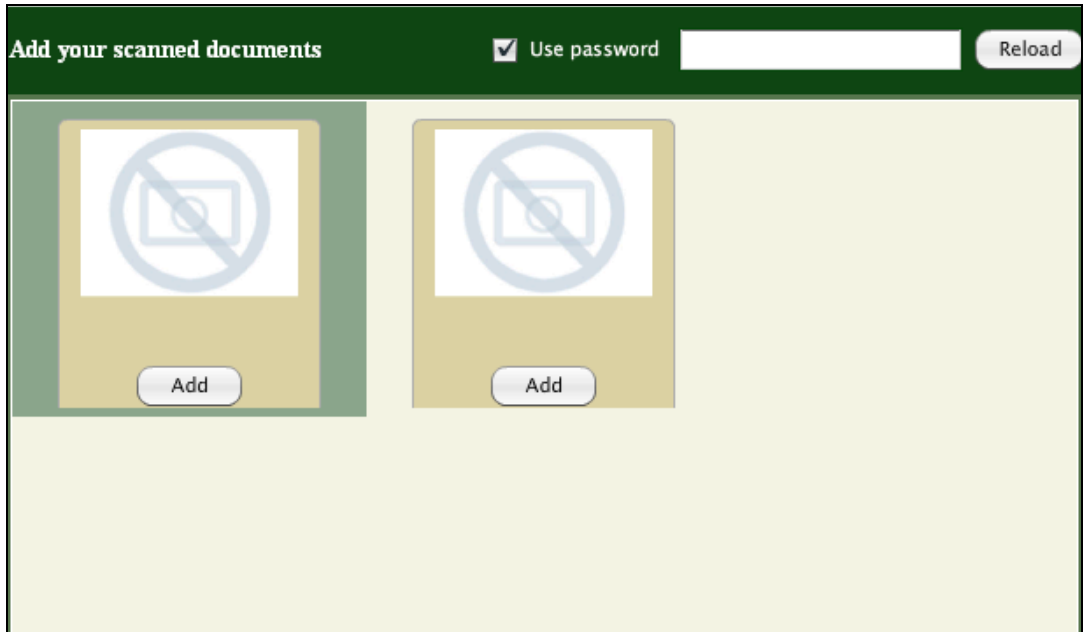

Slide 1
Text Captions: Preparing to Password protect a document

Slide 2
Text Captions: Enter your Password

Slide 3
Text Captions: Add your documnet

Slide 4
Text Captions: Select your Document item

Slide 5

Slide 6

Text Captions: The lock image confirms that the password feature is active

Slide 7