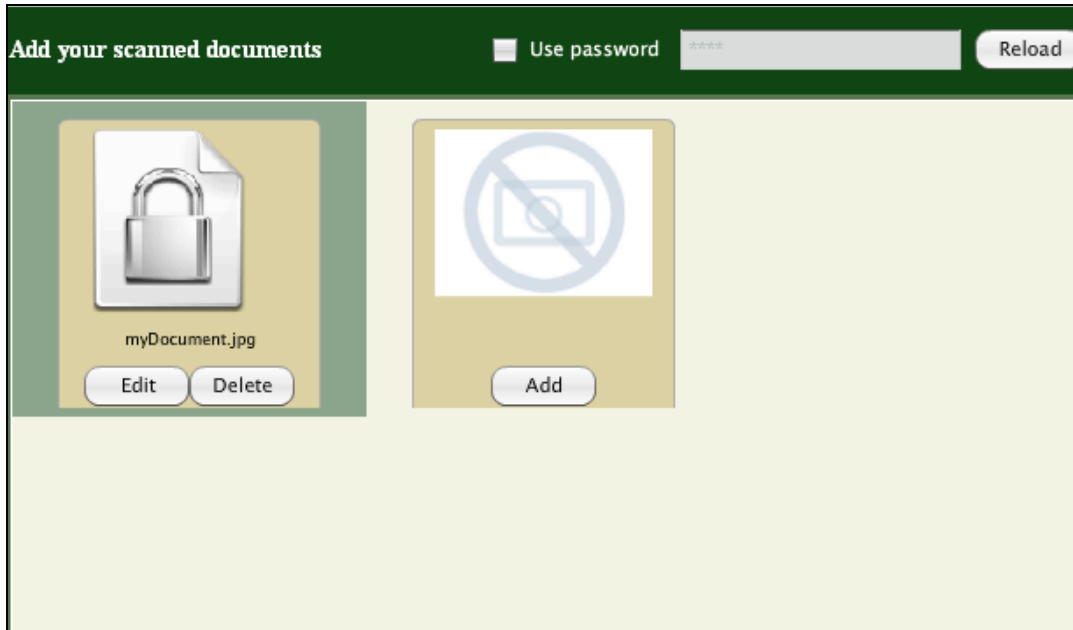

Slide 1
Text Captions: Preparing to Password protect a document

Slide 2
Text Captions: Enter your Password

Slide 3
Text Captions: Add your documnet

Slide 4
Text Captions: Select your Document item

Slide 5

Slide 6

Text Captions: The lock image confirms that the password feature is active

Slide 7